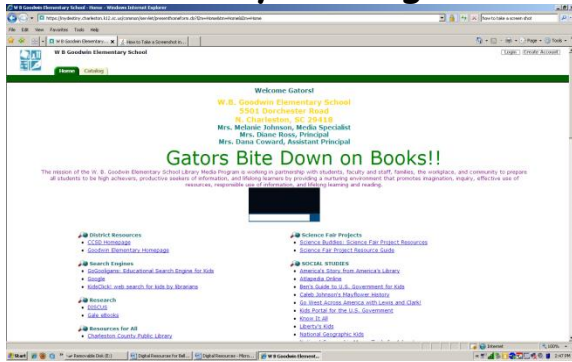

Goodwin Elementary School

Home and School Digital Reading and Research Resources

Everything starts from the Destiny Catalog:

What is it? Everything you need for the LMC and reading! Home Page tab has many important links and the Library Catalog tab is there, as well.

What does it include? The homepage includes online resources for ebooks, research, poetry, author web sites and student sites of interest.

How do I access it?

https://charleston.follettdestiny.com/common/welcome.jsp?context=saas67_3900050