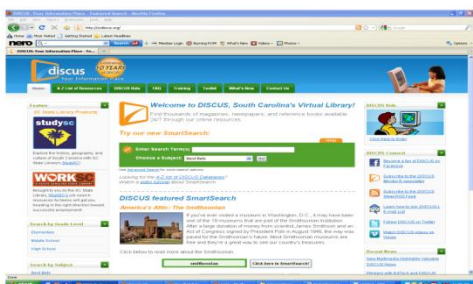

How do I access it? Through the CCSD portal:

https://myportal.charleston.k12.sc.us/_auth/Login.aspx?ru=aHR0cHM6Ly9teXBvcnRhbC5jaGFyYmGVzdG9uLmsxMi5zYy51cy8=

Or by going to: www.clever.com

May be used on iPads.

MackinVia-Ebooks

What is it? MackinVia is a portal to ebooks and databases

What does it include? 25 databases for research and over 1,900 eBooks.

How do I access it? Through the CCSD portal:

https://myportal.charleston.k12.sc.us/_auth/Login.aspx?ru=aHR0cHM6Ly9teXBvcnRhbC5jaGFyYmGVzdG9uLmsxMi5zYy51cy8=

Or by going to: www.clever.com

May be used on iPads.

SC Discus

What is it? Reference Source for research projects
What does it include? Encyclopedia Articles, maps, pictures, videos.

How do I access it? Linked on Destiny home page or <http://scdiscus.org/discus-kids/>