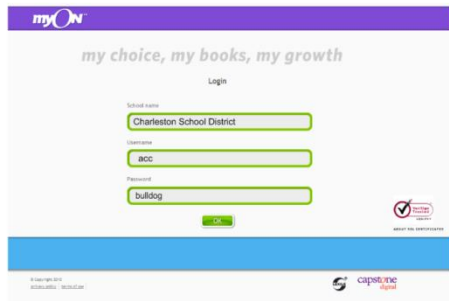

myON Reader by Capstone Digital Library

What is it? myON™ reader matches student interests and reading level with content to personalize learning and predict future reading growth

What does it include? Over 5000 enhanced digital books include reading supports, and are recommended to students based on individual interests and reading level!

How do I access it? Through the CCSD portal:

https://myportal.charleston.k12.sc.us/_auth/Login.aspx?ru=aHR0cHM6Ly9teXBvcnRhbC5jaGFyYmGVzdG9uLmsxMi5zYy51cy8=

Or by going to: www.clever.com

May be used on iPads.