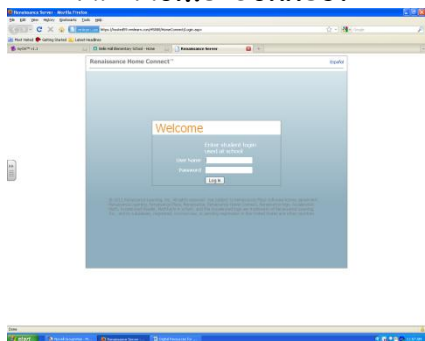

AR Home Connect

What is it? This allows you to log into your child's AR test results. Children cannot take a test, but you can see the scores for each test and an average percent correct.

The **View My Bookshelf** link lets you see all the quizzes your child has taken in the past. There is a link in the top right corner where you can go to set up an email notification each time your child takes a quiz.

The **Book Finder** link lets you find the AR level for books your child is interested in.

How do I access it? Go to the Destiny home page and click on the link provided. Your child will also bring home a letter with their user name and password and a direct link to the site. There is also a link on the Goodwin Homepage under Students

Goodwin Library Media Center

Please contact the Goodwin Library if you need any additional help.

Teacher Librarian: Melanie Johnson

Melanie_johnson@charleston.k12.sc.us

Phone number: 767-5911